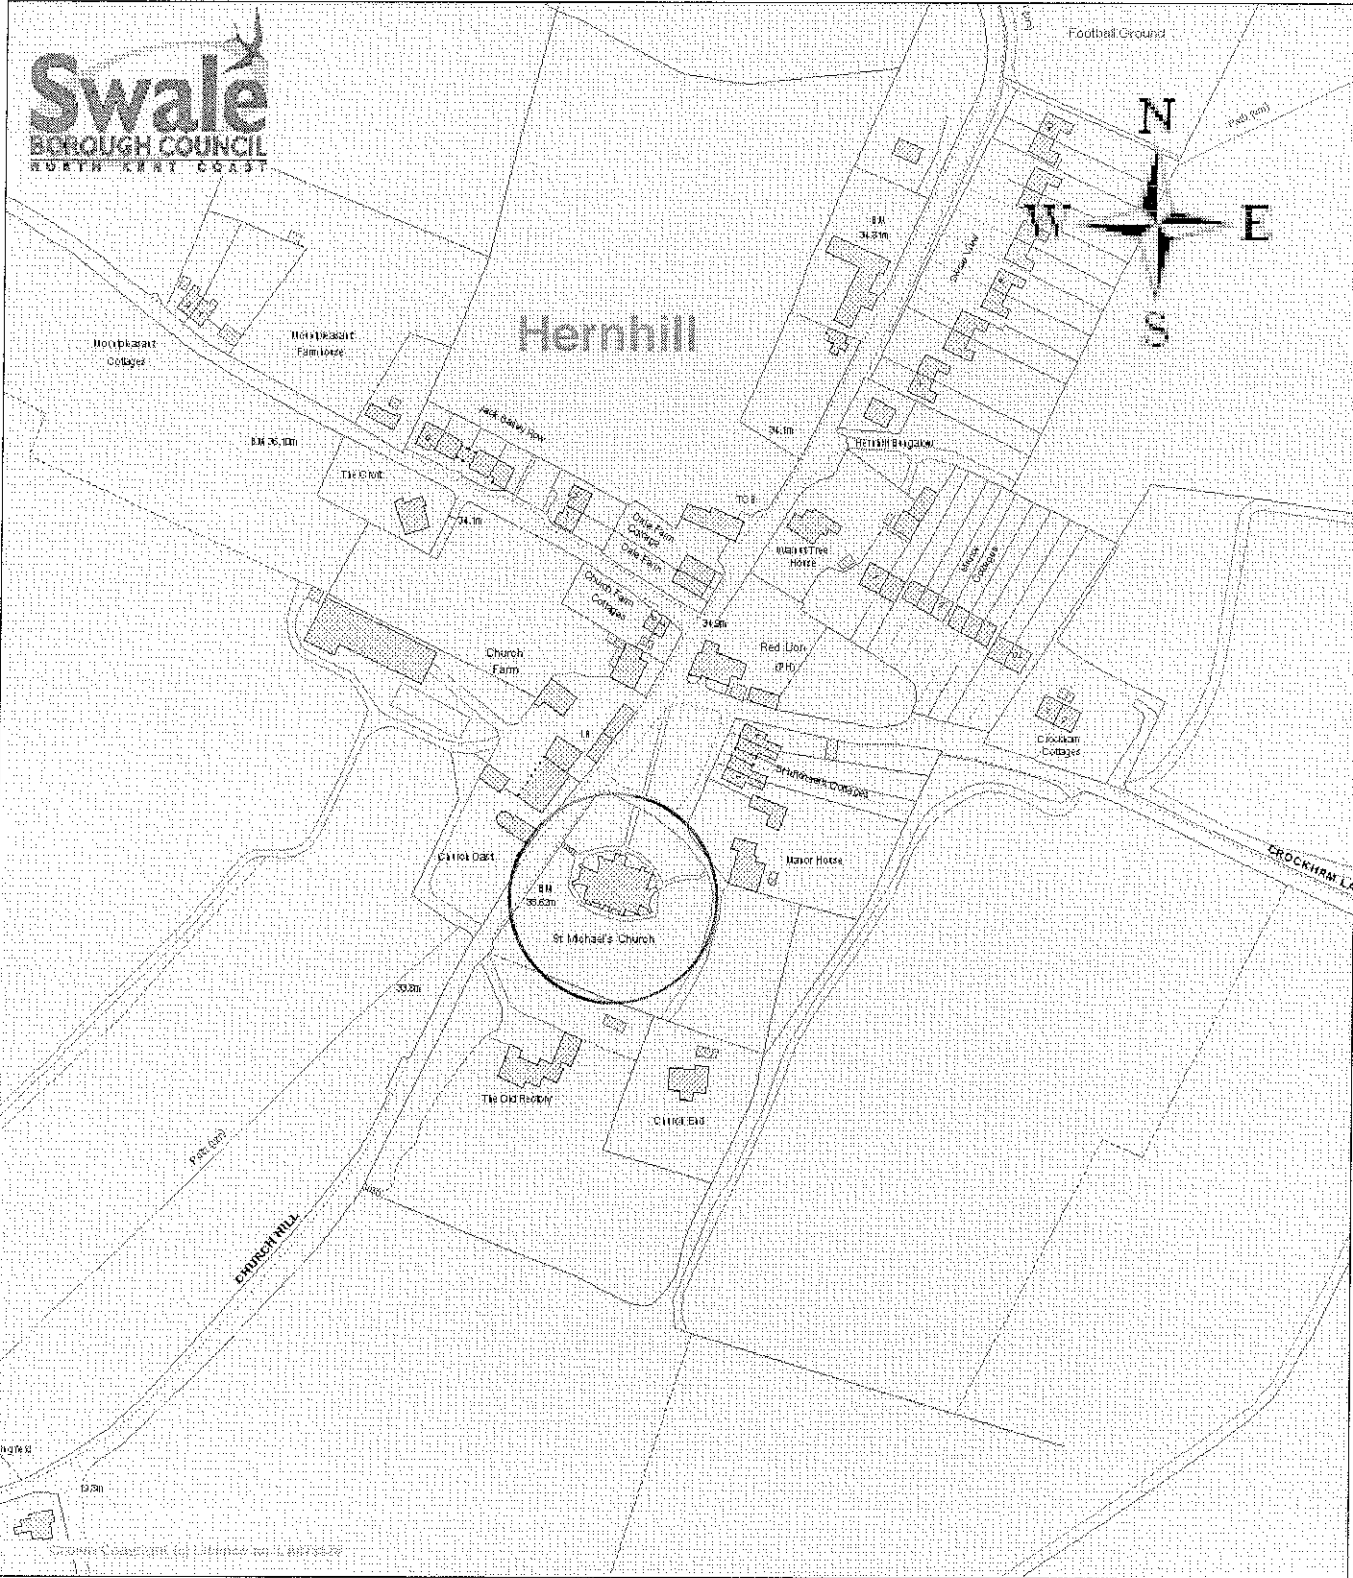

15 Vincent Road, Sittingbourne, ME10 3DD

Reproduced from the 2004 Ordnance Survey mapping with the permission of the controller of Her Majesty's Stationery Office (c) Crown Copyright. Unauthorised reproduction infringes Crown Copyright and may lead to prosecution or civil proceedings. Swale Borough Council, LA079626.

Scale 1/2500 Date 4/1/2008

Centre = 592208 E 163417 N

St. Michael's Church, Hernhill, Faversham, ME13 9JW

Reproduced from the 2004 Ordnance Survey mapping with the permission of the controller of Her Majesty's Stationery Office (c) Crown Copyright. Unauthorised reproduction infringes Crown Copyright and may lead to prosecution or civil proceedings. Swale Borough Council, LA079626.

Scale 1/2500 Date 4/1/2008  
Centre = 606513 E 160713 N

Tesco Stores Ltd, Crescent Road, Faversham, ME13 7AS

Reproduced from the 2004 Ordnance Survey mapping with the permission of the controller of Her Majesty's Stationery Office (c) Crown Copyright. Unauthorised reproduction infringes Crown Copyright and may lead to prosecution or civil proceedings. Swale Borough Council, LA079626.

### Start out at ME13 9JW, Hernhill

- Turn left
- Turn left onto the A299
- Continue forward onto the M2
- Leave the M2 at junction 6, then merge onto unnamed road (signposted Ashford, Faversham, A251)
- Turn right onto the A251 (signposted Faversham, A251)
- Turn left onto the A2 (signposted Faversham)
- Bear right onto The Mall - B2041
- Continue forward onto Crescent Road - B2040
- **Arrive at ME13 7AS, Faversham**