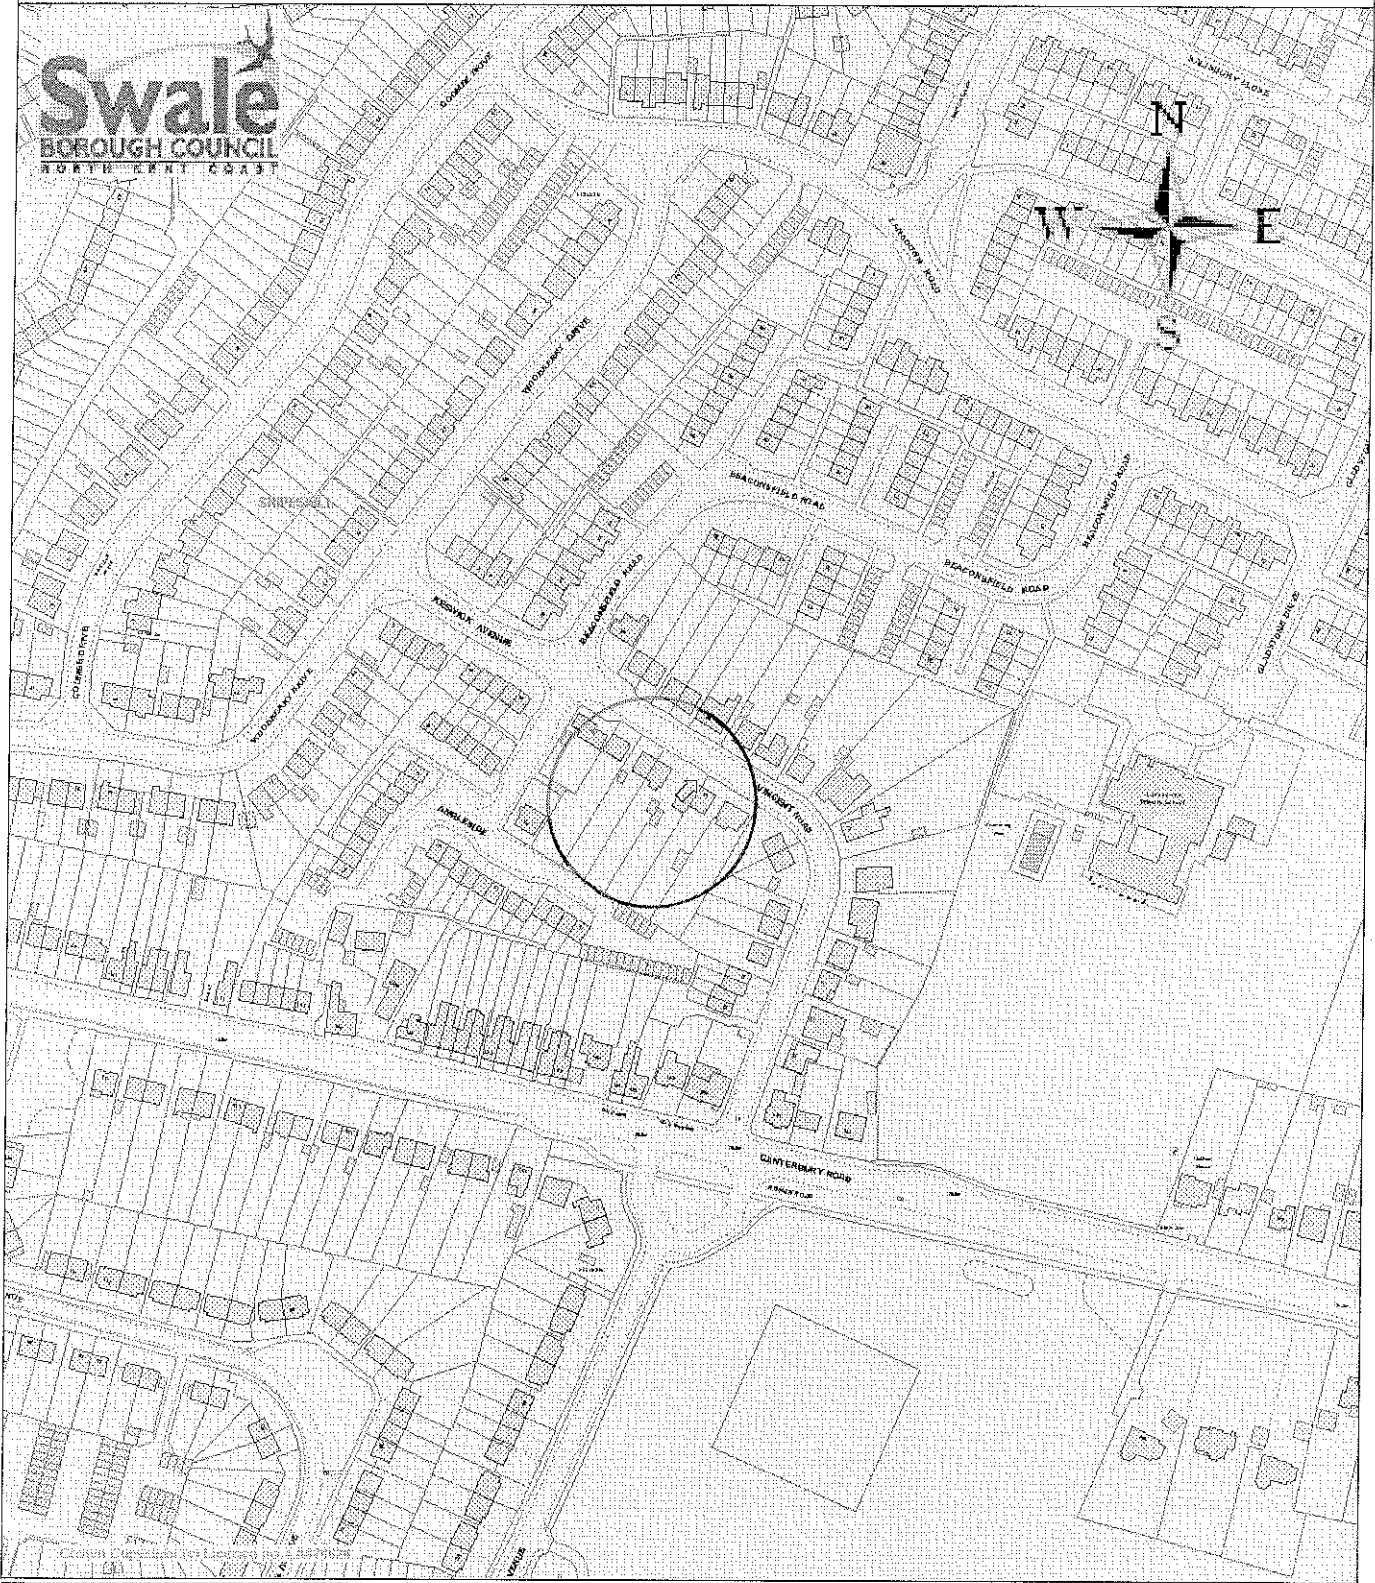

15 Vincent Road, Sittingbourne, ME10 3DD

Reproduced from the 2004 Ordnance Survey mapping with the permission of the controller of Her Majesty's Stationery Office (c) Crown Copyright. Unauthorised reproduction infringes Crown Copyright and may lead to prosecution or civil proceedings. Swale Borough Council, LA079626.

Scale 1/2500 Date 4/1/2008

Centre = 592208 E 163417 N

St. Michael's Church, Hernhill, Faversham, ME13 9JW

Reproduced from the 2004 Ordnance Survey mapping with the permission of the controller of Her Majesty's Stationery Office (c) Crown Copyright. Unauthorised reproduction infringes Crown Copyright and may lead to prosecution or civil proceedings. Swale Borough Council, LA079626.

Scale 1/2500 Date 4/1/2008  
Centre = 606513 E 160713 N

Tesco Stores Ltd, Crescent Road, Faversham, ME13 7AS

Reproduced from the 2004 Ordnance Survey mapping with the permission of the controller of Her Majesty's Stationery Office (c) Crown Copyright. Unauthorised reproduction infringes Crown Copyright and may lead to prosecution or civil proceedings. Swale Borough Council, LA079626.

Scale 1/2500 Date 4/1/2008

Centre = 601724 E 161508 N