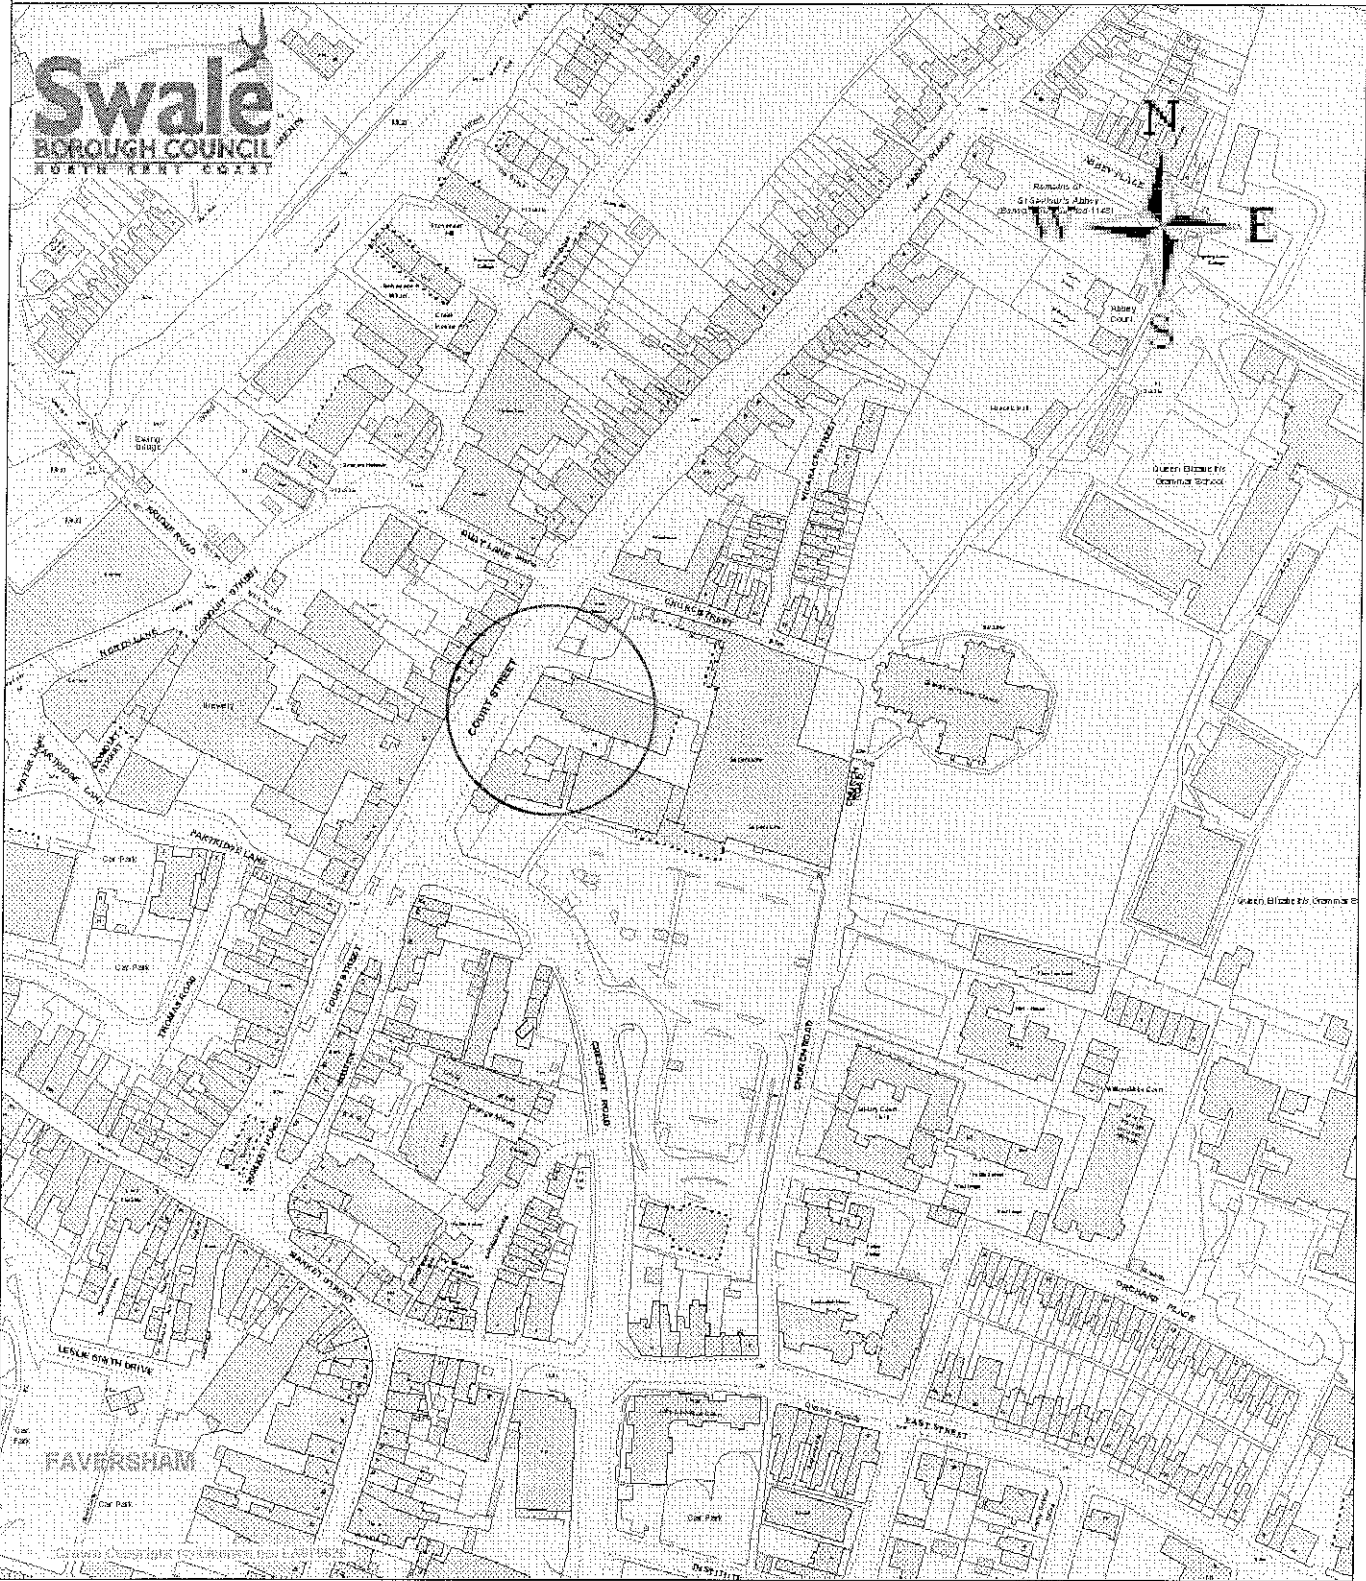

15 Vincent Road, Sittingbourne, ME10 3DD

Reproduced from the 2004 Ordnance Survey mapping with the permission of the controller of Her Majesty's Stationery Office (c) Crown Copyright. Unauthorised reproduction infringes Crown Copyright and may lead to prosecution or civil proceedings. Swale Borough Council, LA079626.

Scale 1/2500 Date 4/1/2008

Centre = 592208 E 163417 N

St. Michael's Church, Hernhill, Faversham, ME13 9JW

Reproduced from the 2004 Ordnance Survey mapping with the permission of the controller of Her Majesty's Stationery Office (c) Crown Copyright. Unauthorised reproduction infringes Crown Copyright and may lead to prosecution or civil proceedings. Swale Borough Council, LA079626.

Scale 1/2500 Date 4/1/2008  
Centre = 606513 E 160713 N

Tesco Stores Ltd, Crescent Road, Faversham, ME13 7AS

Reproduced from the 2004 Ordnance Survey mapping with the permission of the controller of Her Majesty's Stationery Office (c) Crown Copyright. Unauthorised reproduction infringes Crown Copyright and may lead to prosecution or civil proceedings. Swale Borough Council, LA079626.